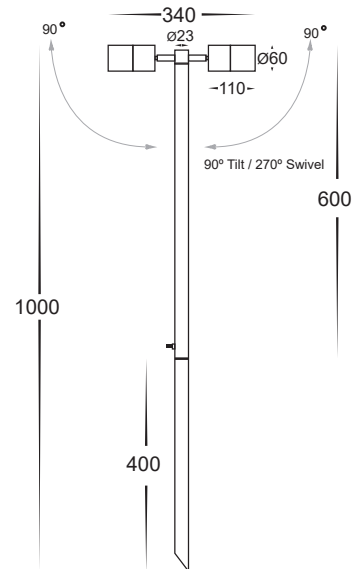

Tivah Aluminium Black Double Adjustable Garden Spot Light

Product Specifications

Name	Tivah
Material	Aluminium
Colour	Poly Powder Coated Black
IP Rating	IP65
Installation Type	Ground - Spike
Lamp Base	MR16
Max Wattage	2x 20w MR16
Lamp Expectancy	<30,000hrs
Diffuser Type	Clear Glass
Cable Length	2000mm
CRI	CRI>80
Dimmable	No - Not with supplied globes
Warranty	3 Years Replacement*

Optional Havit Compatible Accessories

Image	Part Number	Colour Temp	Input Voltage	Beam Angle	Included LED
	HV9559W	2700k	12v DC	20° 40° 60°	6w MR16 LED
	HV9507	3000k 4000k 5500k	12v DC	60°	TRI Colour 3/5/7w MR16 LED
	HV9508	3000k 4000k 5500k	24v DC	60°	TRI Colour 3/5/7w MR16 LED
	12v DC LED Drivers	See Catalogue or Website for full range of 12v DC LED Drivers			

Product Ordering

Part Number	Colour Temp	Lumens	Input Voltage	Beam Angle	Included LED	Barcode
HV1425T	3000k 4000k 5500k	2x 270lm 2x 285lm 2x 300lm	12v DC	120°	TRI Colour 2x 5w MR16 LED	9350418015846

*Items ordered after 01-01-2022