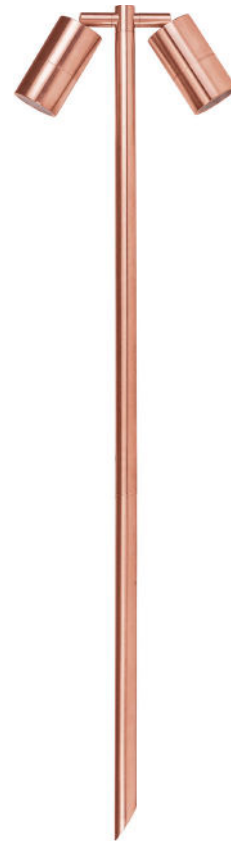

# Tivah Solid Copper Double Adjustable Garden Spot Light

## Product Specifications

Name	Tivah
Material	Solid Copper
Colour	Copper - Will age over time
IP Rating	IP65
Installation Type	Ground - Spike
Lamp Base	MR16
Max Wattage	2x 20w MR16
Lamp Expectancy	<30,000hrs
Diffuser Type	Clear Glass
Cable Length	2000mm
CRI	CRI>80
Dimmable	No - Not with supplied globes
Warranty	3 Years Replacement*

## Optional Havit Compatible Accessories

Image	Part Number	Colour Temp	Input Voltage	Beam Angle	Included LED
	HV9559W	2700k	12v DC	20° 40° 60°	6w MR16 LED
	HV9507	3000k 4000k 5500k	12v DC	60°	<b>TRI Colour</b> 3/5/7w MR16 LED
	HV9508	3000k 4000k 5500k	24v DC	60°	<b>TRI Colour</b> 3/5/7w MR16 LED
	12v DC LED Drivers	See Catalogue or Website for full range of 12v DC LED Drivers			

## Product Ordering

Part Number	Colour Temp	Lumens	Input Voltage	Beam Angle	Included LED	Barcode
<b>HV1405T-CP</b>	3000k 4000k 5500k	2x 270lm 2x 285lm 2x 300lm	12v DC	120°	<b>TRI Colour</b> 2x 5w MR16 LED	9350418015754