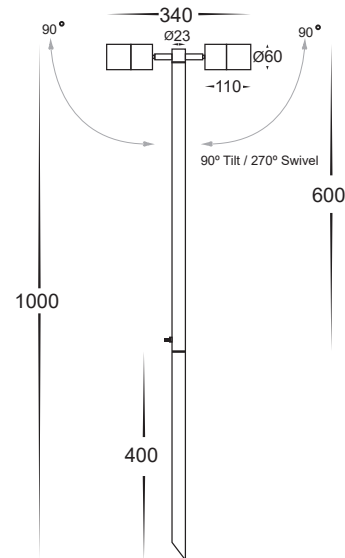

# Tivah Solid Copper Double Adjustable Garden Spot Light

## Product Specifications

Name	Tivah
Material	Solid Copper
Colour	Copper - Will age over time
IP Rating	IP65
Installation Type	Ground - Spike
Lamp Base	MR16
Max Wattage	2x 20w MR16
Lamp Expectancy	<30,000hrs
Diffuser Type	Clear Glass
Cable Length	2000mm
CRI	CRI>80
Dimmable	No - Not with supplied globes
Warranty	3 Years Replacement*

## Optional Havit Compatible Accessories

Image	Part Number	Colour Temp	Input Voltage	Beam Angle	Included LED
	HV9559W	2700k	12v DC	20° 40° 60°	6w MR16 LED
	HV9507	3000k 4000k 5500k	12v DC	60°	<b>TRI Colour</b> 3/5/7w MR16 LED
	HV9508	3000k 4000k 5500k	24v DC	60°	<b>TRI Colour</b> 3/5/7w MR16 LED
	12v DC LED Drivers	See Catalogue or Website for full range of 12v DC LED Drivers			

## Product Ordering

Part Number	Colour Temp	Lumens	Input Voltage	Beam Angle	Included LED	Barcode
<b>HV1405T-CP</b>	3000k 4000k 5500k	2x 270lm 2x 285lm 2x 300lm	12v DC	120°	<b>TRI Colour</b> 2x 5w MR16 LED	9350418015754