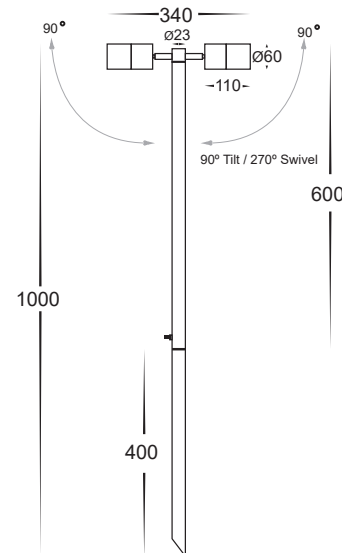

Tivah Antique Brass Double Adjustable Garden Spot Light

Product Specifications

Name	Tivah
Material	Solid Brass
Colour	Antique Brass
IP Rating	IP65
Installation Type	Ground - Spike
Lamp Base	MR16
Max Wattage	2x 20w MR16
Lamp Expectancy	<30,000hrs
Diffuser Type	Clear Glass
Cable Length	2000mm
CRI	CRI>80
Dimmable	No - Not with supplied globes
Warranty	3 Years Replacement*

Optional Havit Compatible Accessories

Image	Part Number	Colour Temp	Input Voltage	Beam Angle	Included LED
	HV9559W	2700k	12v DC	20° 40° 60°	6w MR16 LED
	HV9507	3000k 4000k 5500k	12v DC	60°	TRI Colour 3/5/7w MR16 LED
	HV9508	3000k 4000k 5500k	24v DC	60°	TRI Colour 3/5/7w MR16 LED
	12v DC LED Drivers	See Catalogue or Website for full range of 12v DC LED Drivers			

Product Ordering

Part Number	Colour Temp	Lumens	Input Voltage	Beam Angle	Included LED	Barcode
HV1405T-AB	3000k 4000k 5500k	2x 270lm 2x 285lm 2x 300lm	12v DC	120°	TRI Colour 2x 5w MR16 LED	9350418015747